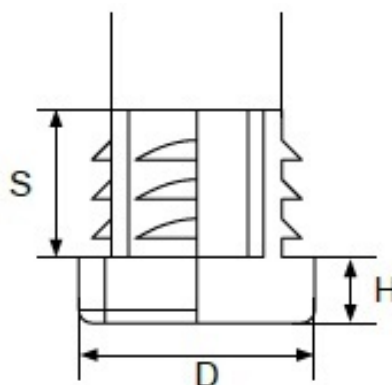

PRODUCT SHEET

Description:

Insert Glide For Square Tubes, 22x22mm, PE, Black

Item number:

10.03.040-0

Units	Box	Carton	HS Code	Barcode
Pcs.	1000	6000	3901908099	 5704866007269

Color	D diameter	S shaft	H height
Black	12 x 12 mm	11,6 mm	4,0 mm
Black	16 x 16 mm	12 mm	5,0 mm
Black	18 x 18 mm	11 mm	5,0 mm
Black	20 x 20 mm	12 mm	5,0 mm
White	20 x 20 mm	12 mm	5,0 mm
Black	22 x 22 mm	14 mm	5,0 mm
Black	25 x 25 mm	13,5 mm	5,0 mm
White	25 x 25 mm	13,5 mm	5,0 mm
Black	30 x 30 mm	13,5 mm	5,0 mm
Black	40 x 40 mm	14 mm	5,0 mm
Black	50 x 50 mm	19 mm	5,0 mm
Black	60 x 60 mm	19 mm	5,0 mm